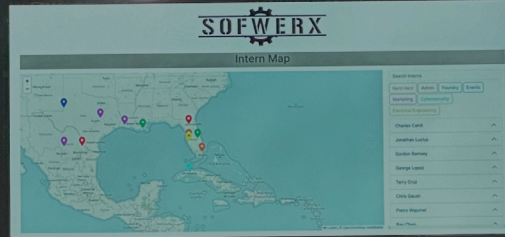

SOFWERX

Intern Map

- Map to show data about all previous interns.
- Shows location of current job, and facts about them such as SOFWERX department, major, and more
- Intern data is pulled from interns linked in profiles using linked in api
- Data stored in strapi